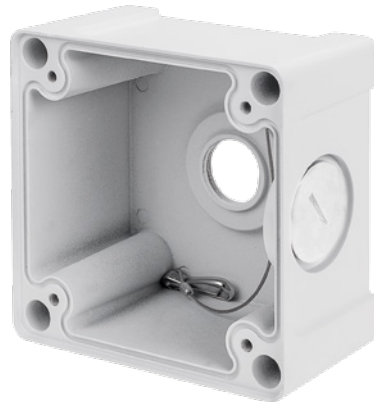

## Outdoor Junction Box

### Technical Specifications

Model	AM-719
P/N	100184500G
Material	Aluminum Alloy
Color	White
Dimensions	122 (L) x 122 (W) x 63 (H) mm
Weight	550 g
Box Dimension	217 (L) x 174 (W) x 94 (H) mm (1pc)
Box Weight	790 g
Carton Dimension	490 (L) x 367 (W) x 252 (H) mm (10pcs)
Carton Weight	8.8 kg
Drawing	